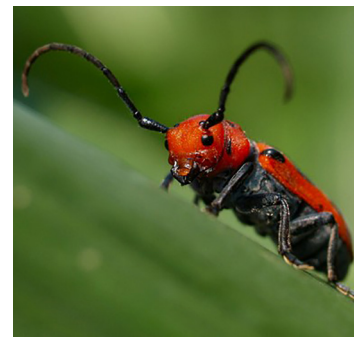

### APHIDS

*Aphis nerii*  
*Myzocallis asclepiadis*  
And other species

Form dense colonies on leaves, stems, and flowers. Soft, pear-shaped body, 1 to 4 mm long. Variable colors.

Photo: Benimoto

### GOLDENROD SOLDIER BEETLE

*Chauliognathus pennsylvanicus*

Soft beige or brown bodies, long segmented antennae and abdomens extending past their elytra.

Photo: Éric Bégin

### COMMON MILKWEED BEETLE

*Tetraopes tetrophthalmus*

About 1.5 cm long, almost all red, with a few black spots, long antennae.